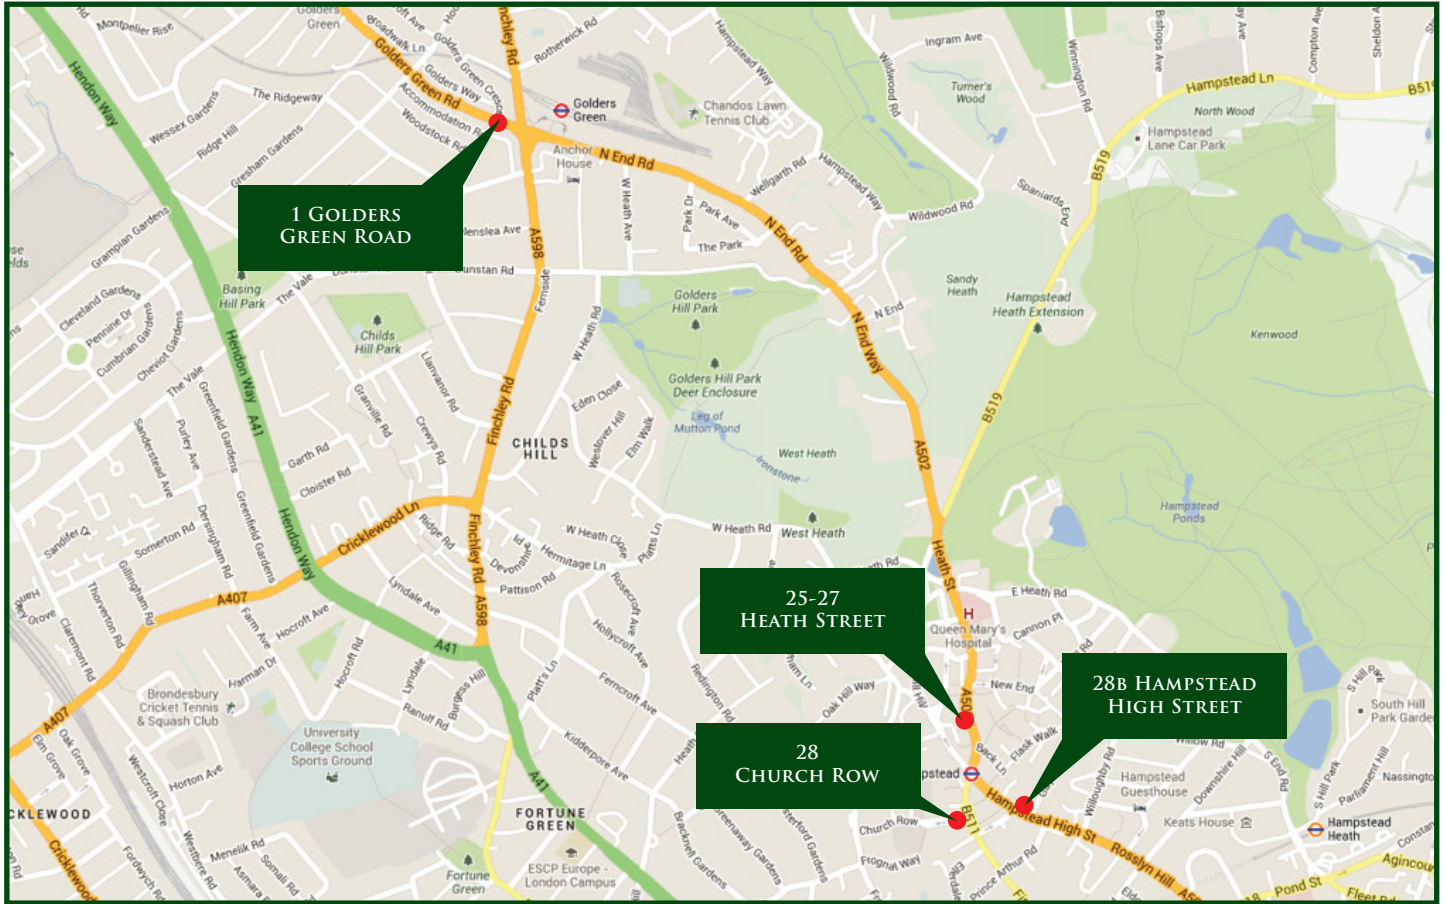

HEAD OFFICE
TEL: 0207 586 5475

EMAIL: ZOE@PROPJACK.CO.UK

EMAIL: JODY@PROPJACK.CO.UK

WWW.OAKTREE-GROUP.CO.UK